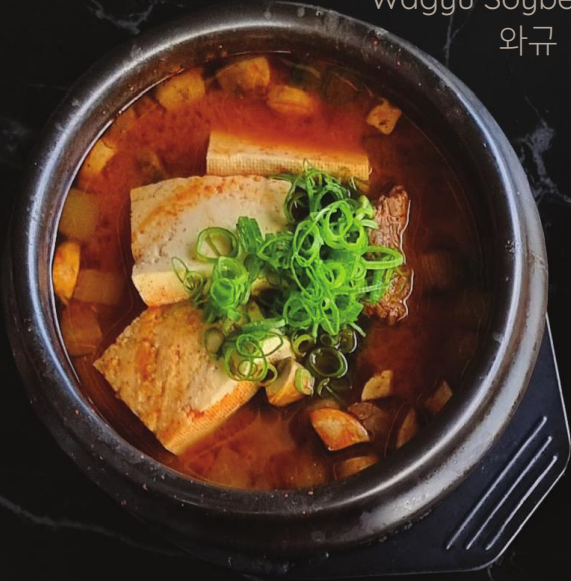

The **YOOK**

— KOREAN BBQ —

BBQ Set A

Wagyu Soybean Stew
와규 된장찌개

Steamed Egg Pot
계란찜

Pork Dumpling
군만두

Seafood Spring Onion Pancake
해물파전

Wagyu Platter
와규 모듬